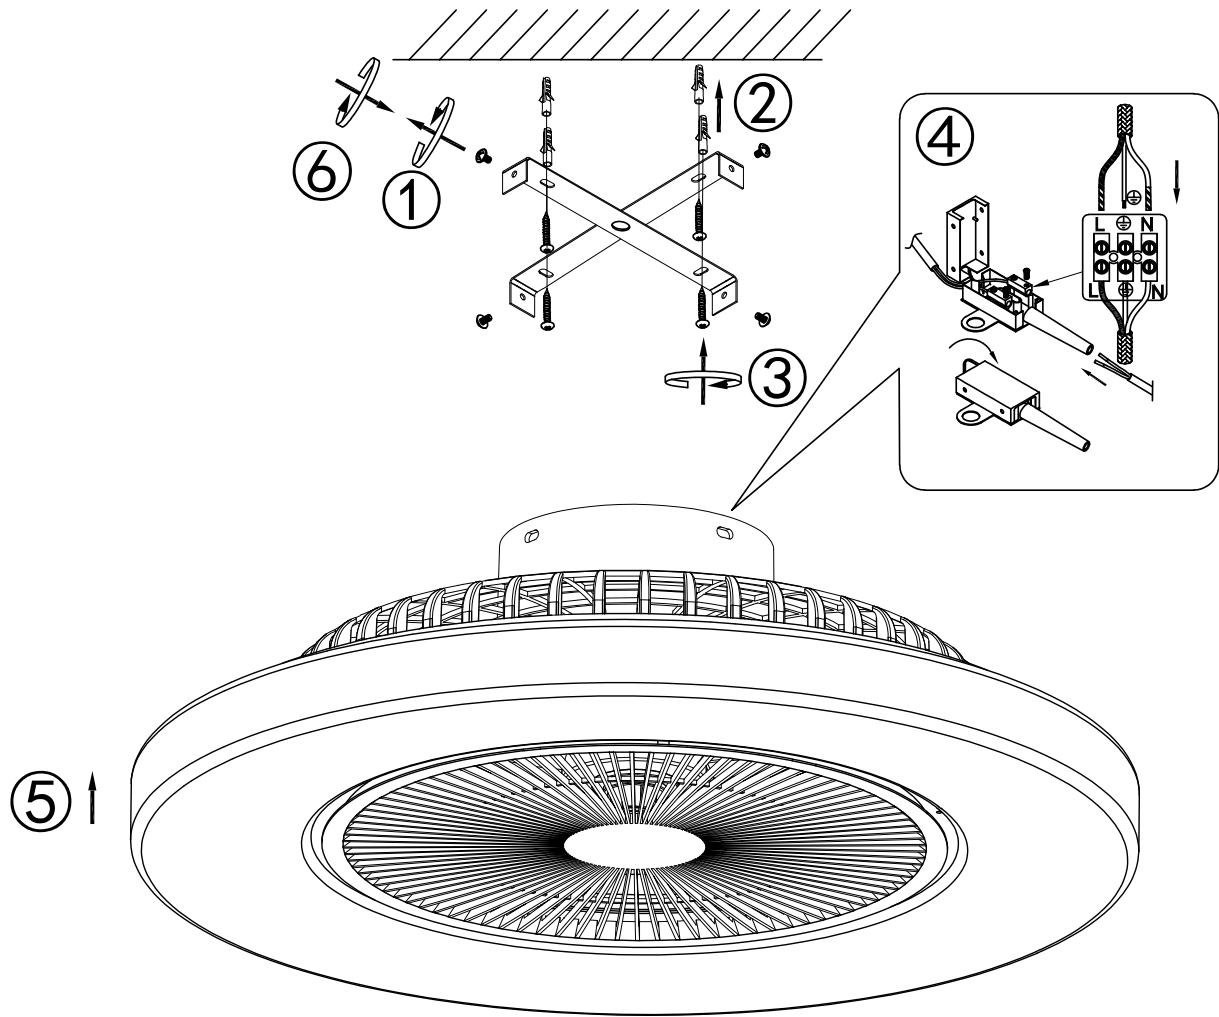

## Specification:

1,LED :40W

2,CCT:3000-6500K

3,Size:D58XH20CM

4,Motor:AC motor 40W

5,Fan with three level speed:low-mid -high

6,With Remote control for CCT and dimmer

7,RC battery type:2xAAA(Without battery)