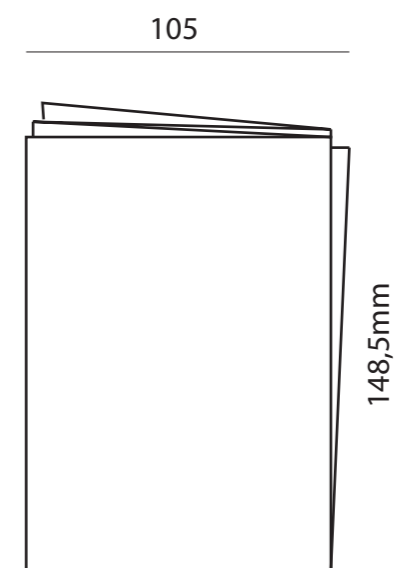

OPEN SIZE 420x297mm
CLOSED SIZE 105x148,5mm

PRINT: 1 color (black) front and back side)