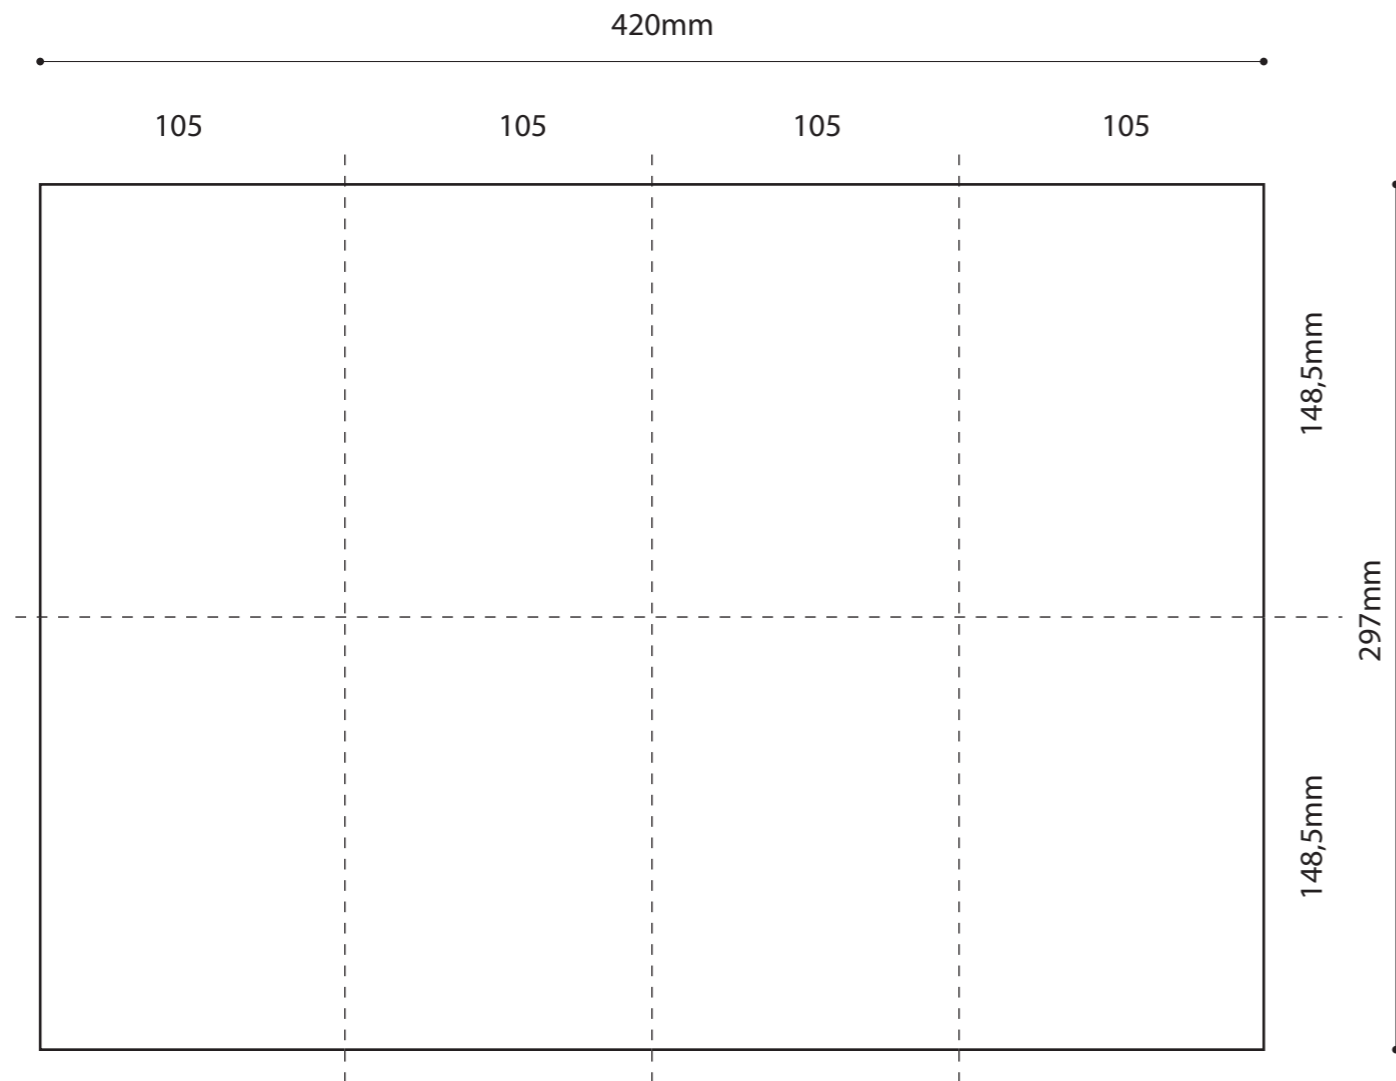

OPEN SIZE 420x297mm
CLOSED SIZE 105x148,5mm

PRINT: 1 color (black) front and back side)