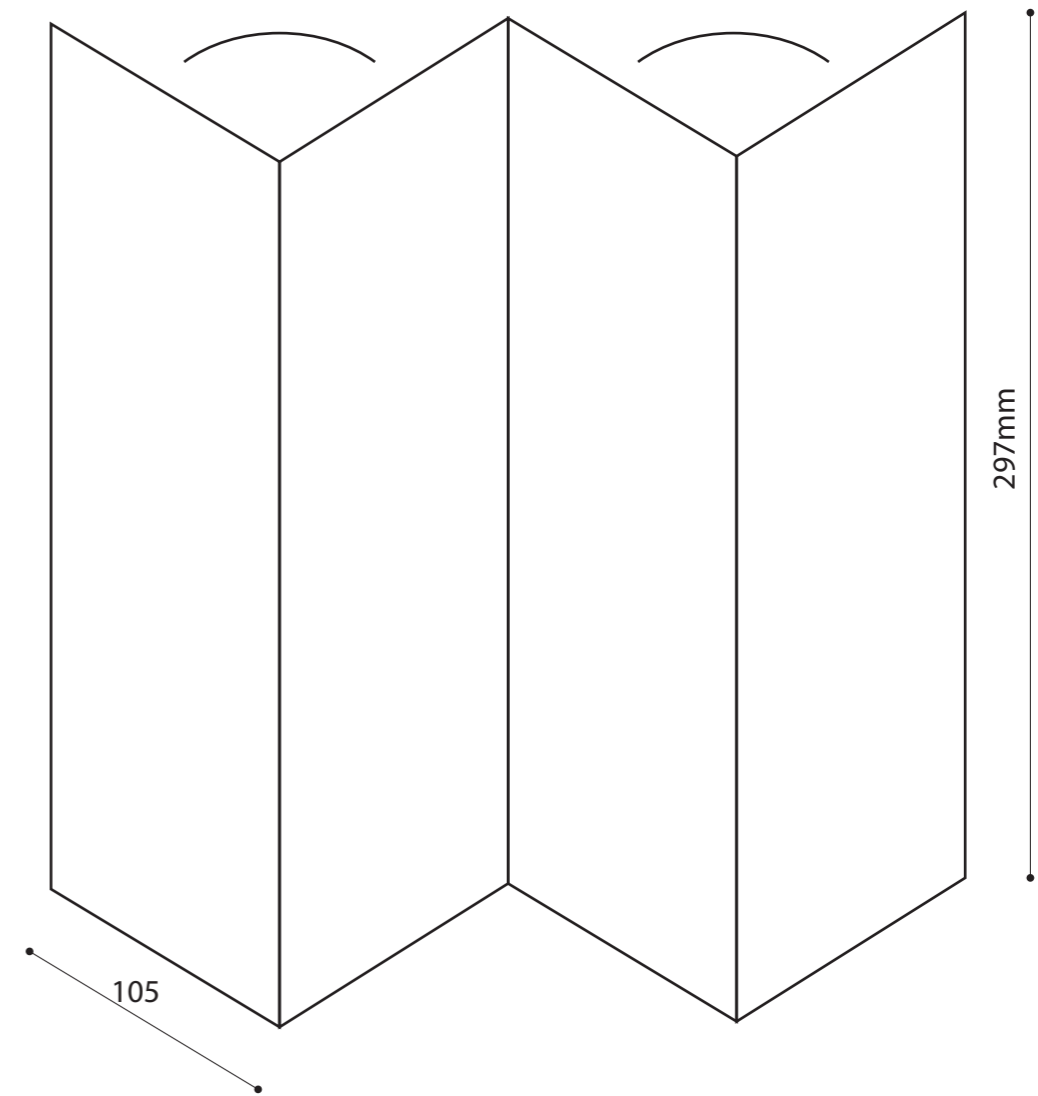

OPEN SIZE 420x297mm
CLOSED SIZE 105x148,5mm

PRINT: 1 color (black) front and back side)